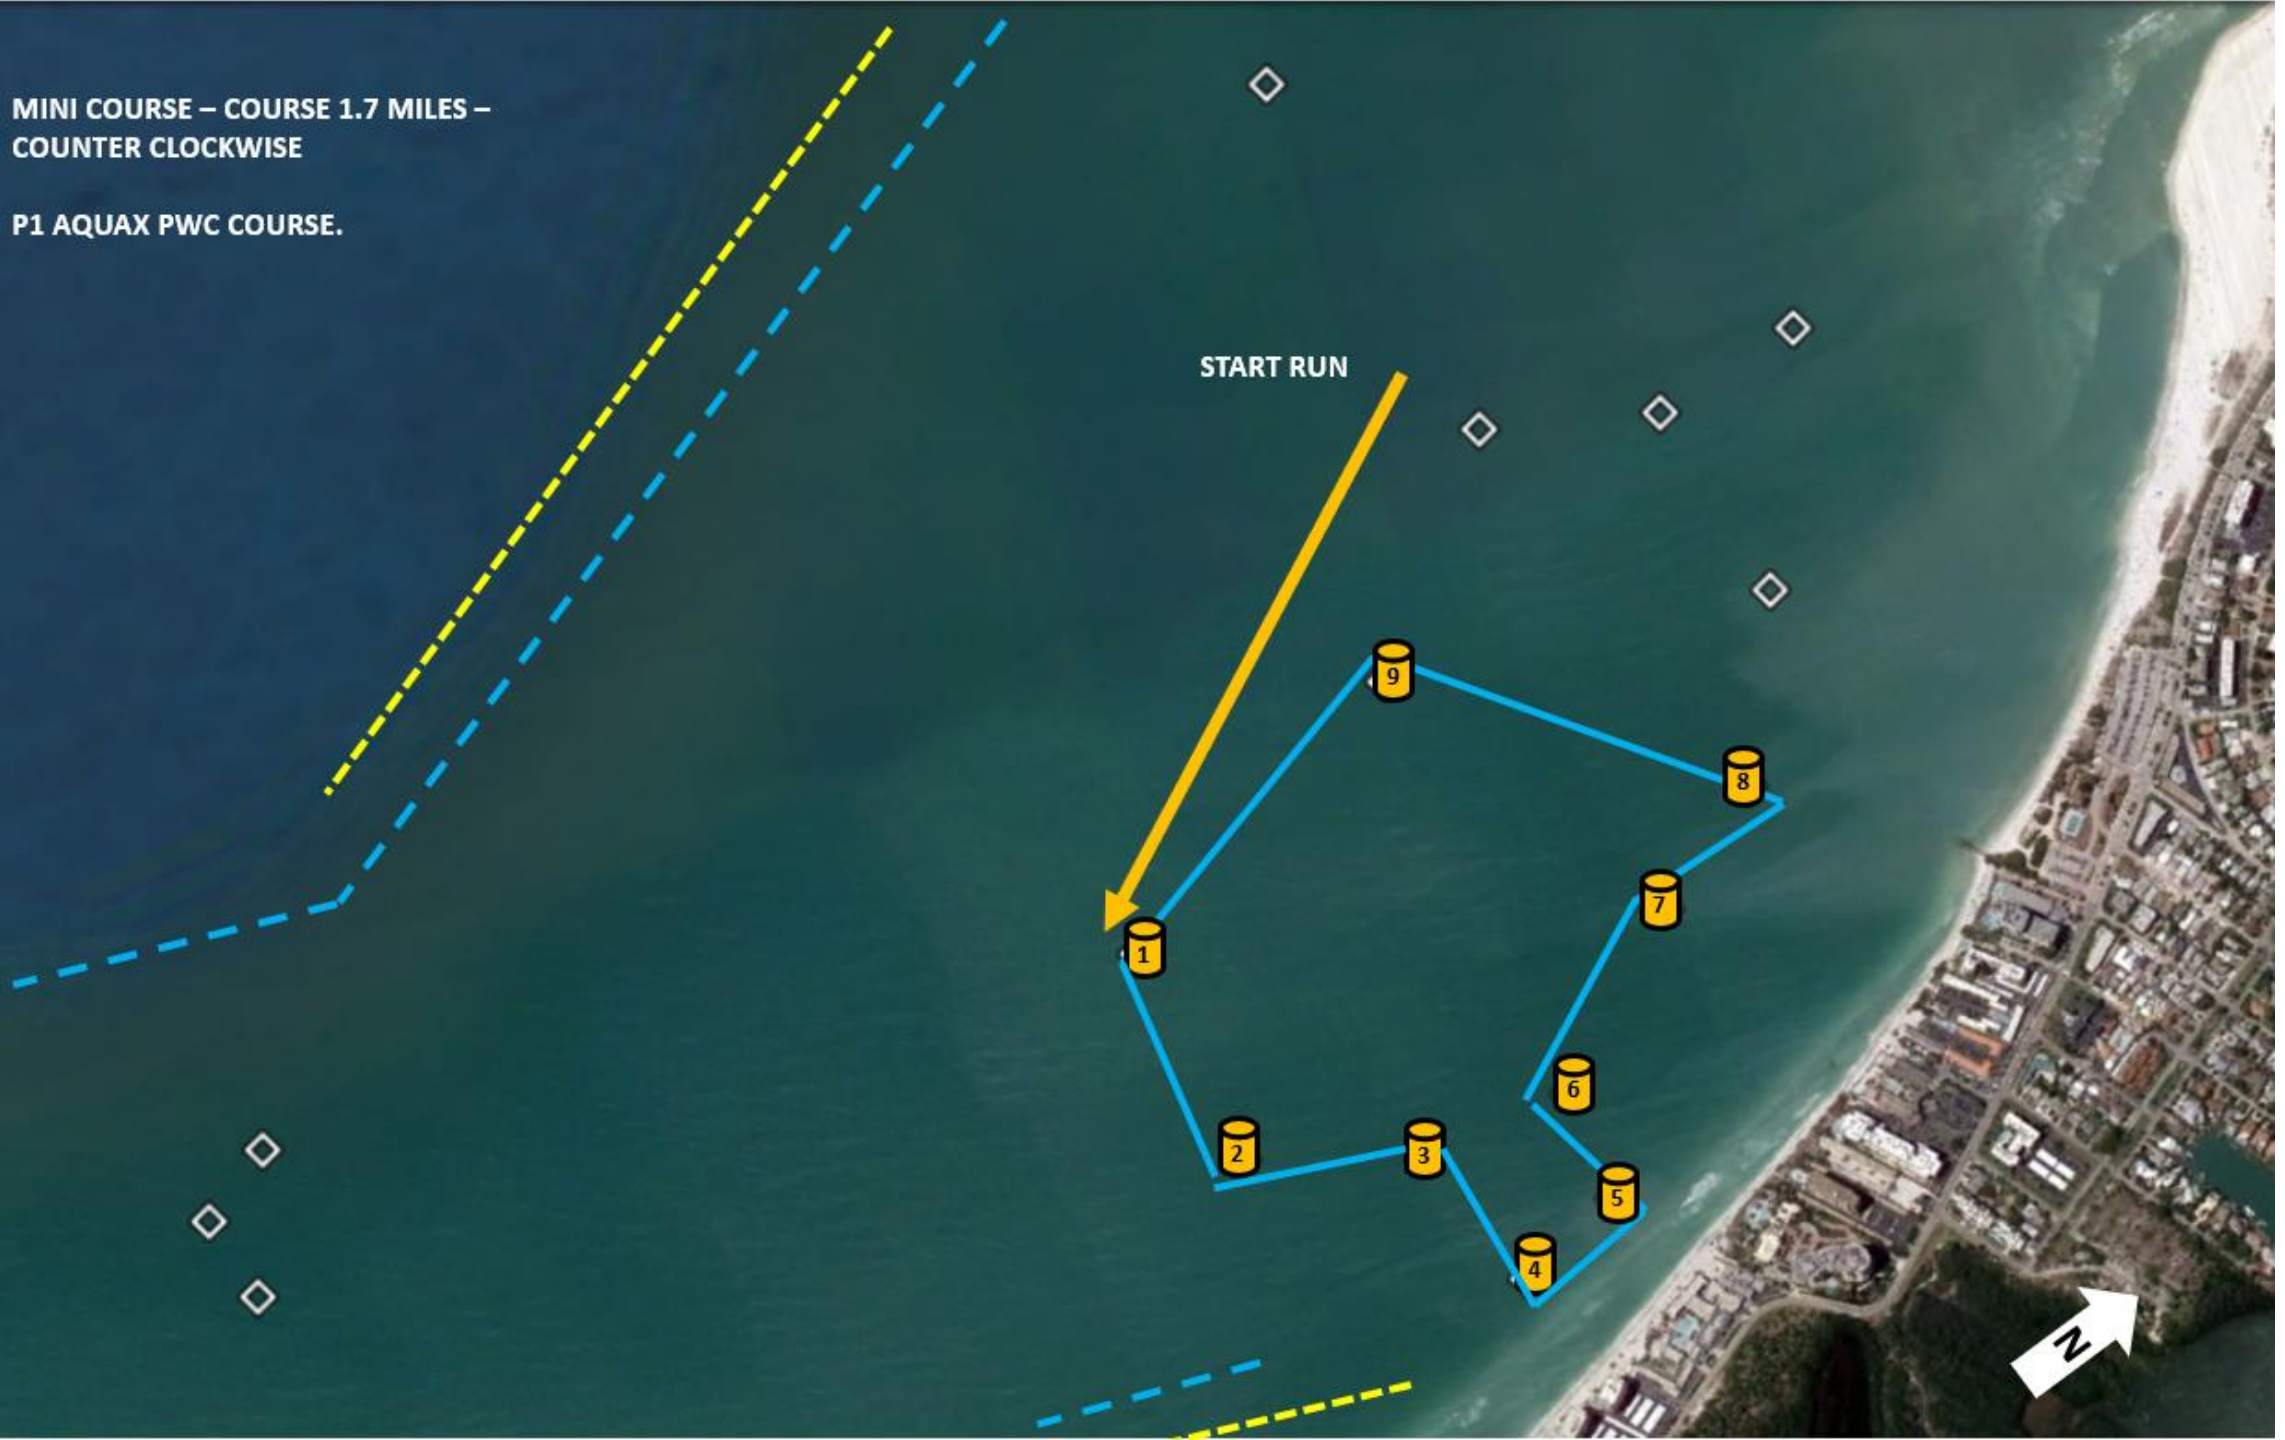

MINI COURSE – COURSE 1.7 MILES –  
COUNTER CLOCKWISE

P1 AQUAX PWC COURSE.

START RUN

1

2

3

4

5

6

7

8

9

2